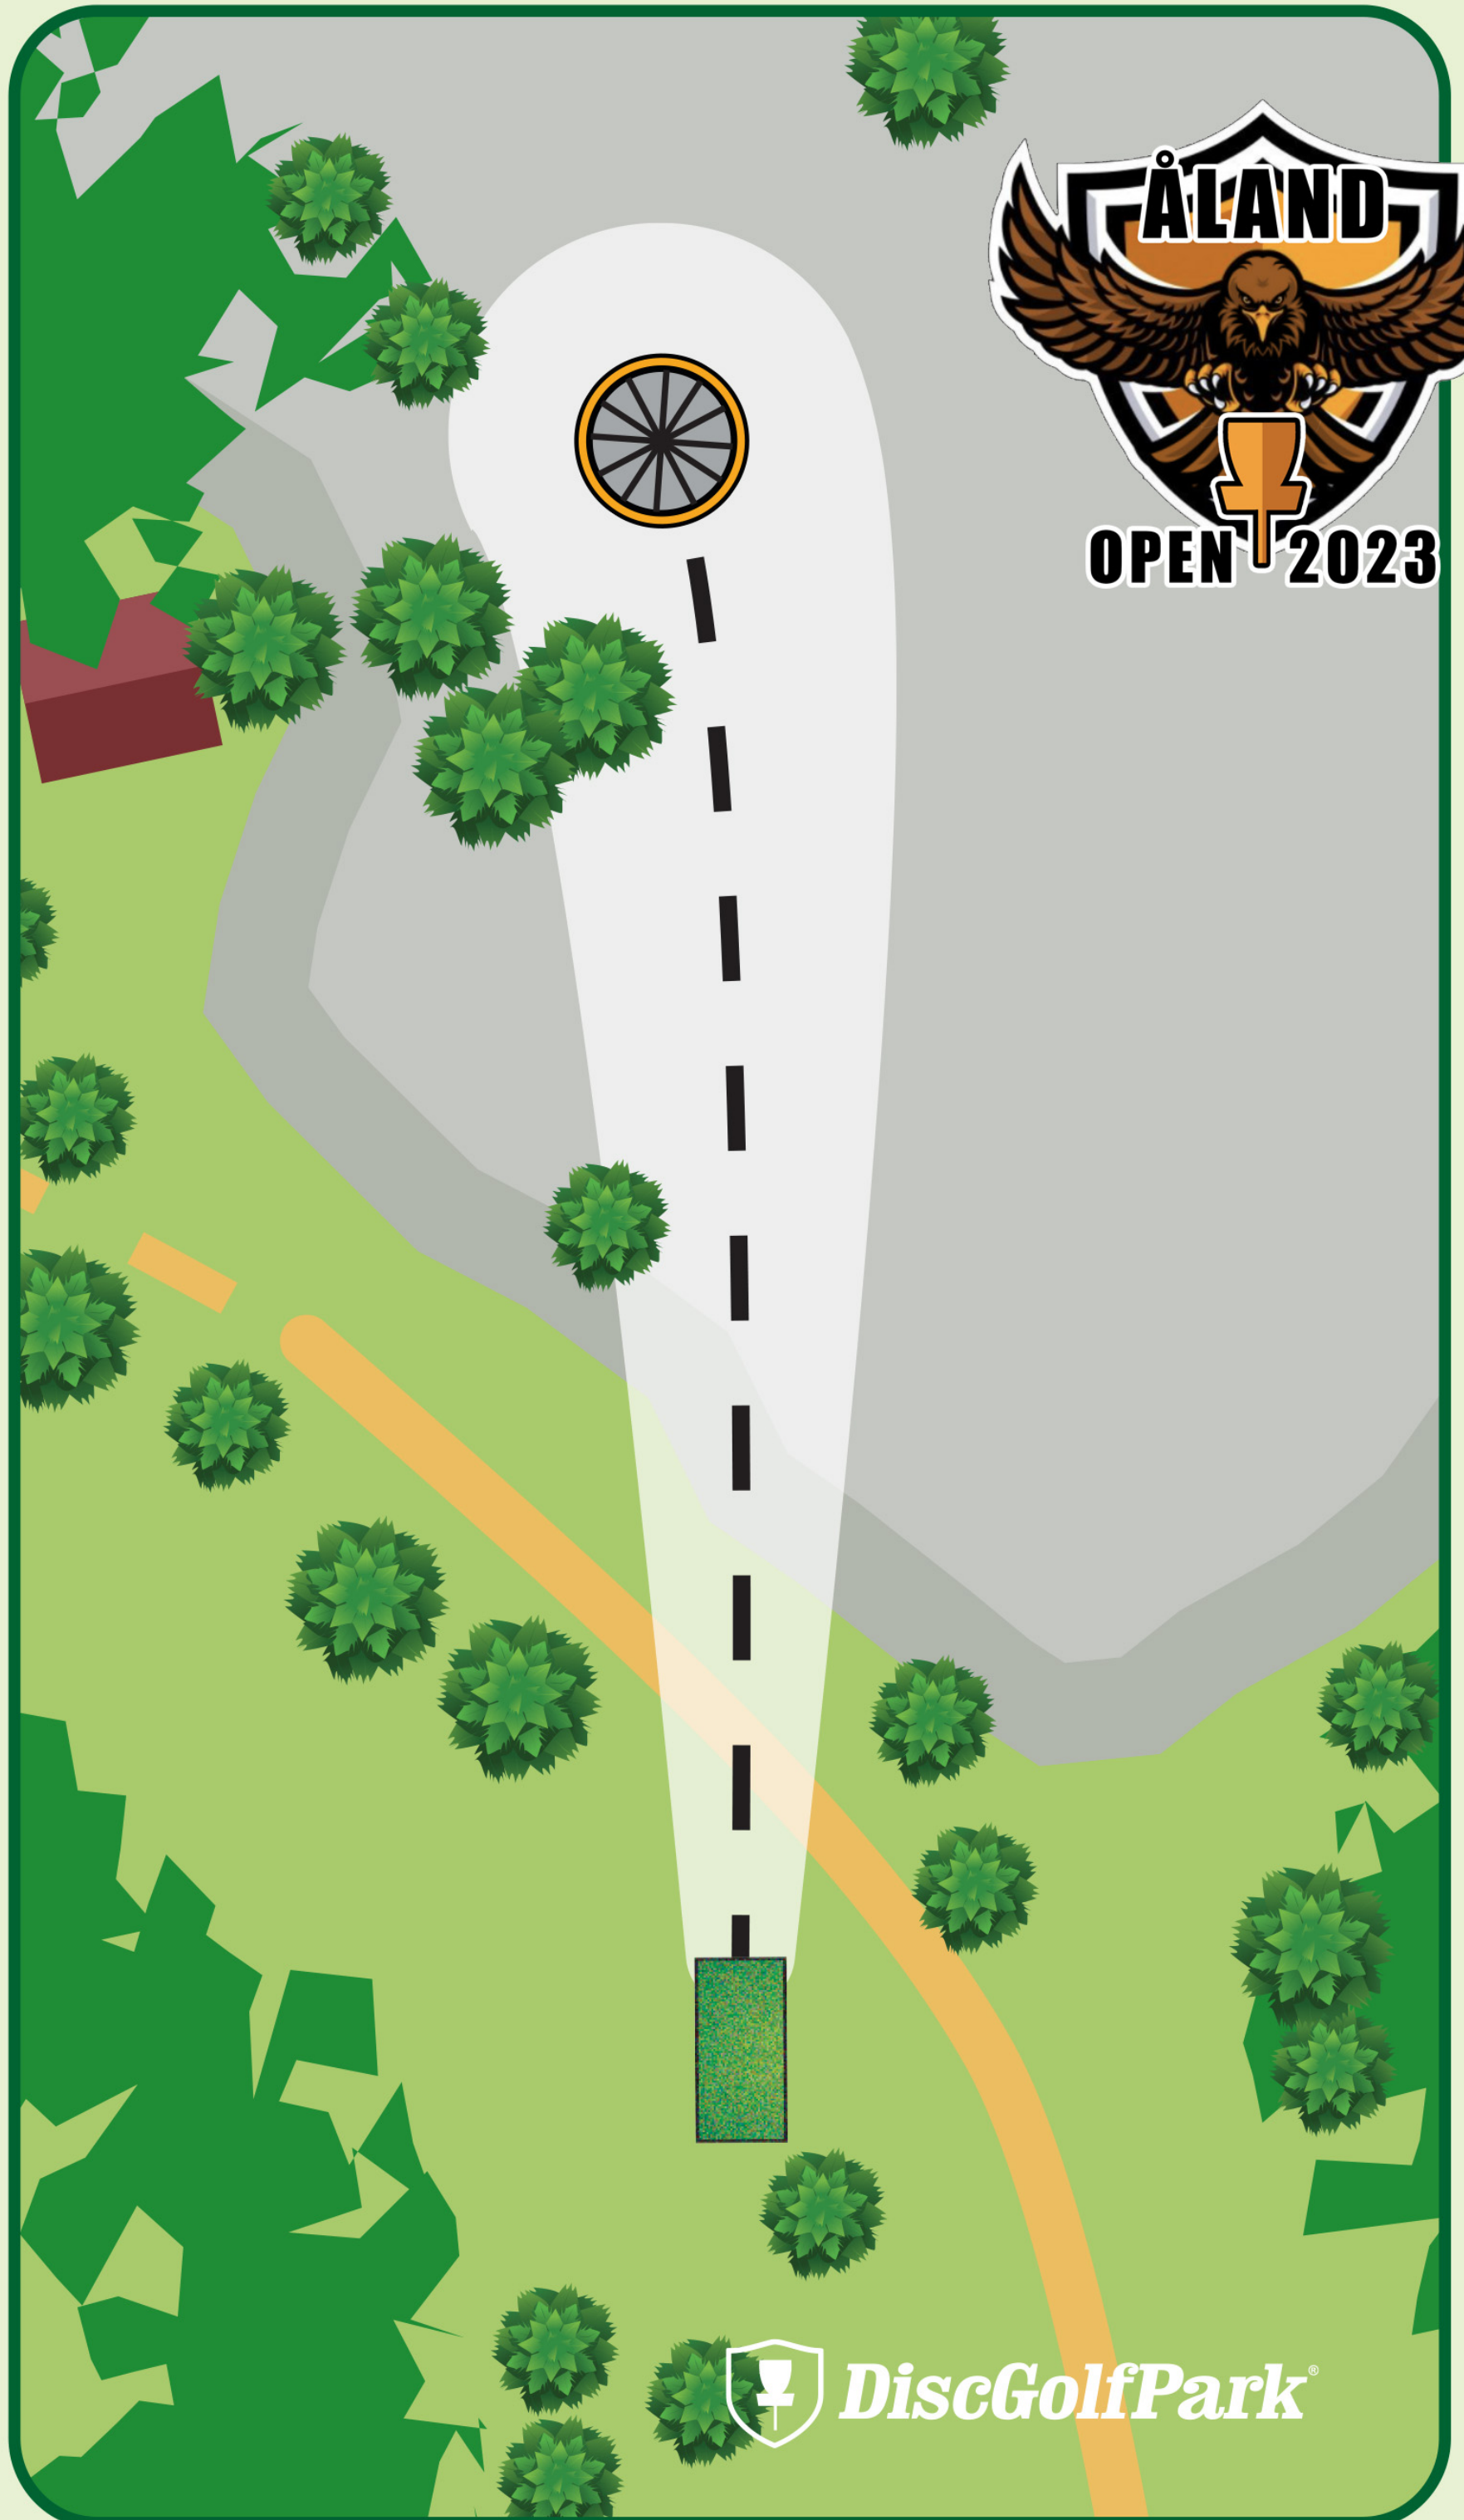

# Soltuna DiscGolfPark®

#9

Par 3

85 m

! There's a cliff behind the basket. If your disc lands close to the edge, you can take 2 meter relief from it. Enjoy the view!

SWEDISH  
DISC GOLF  
AMATEUR TOUR

 DiscGolfPark®