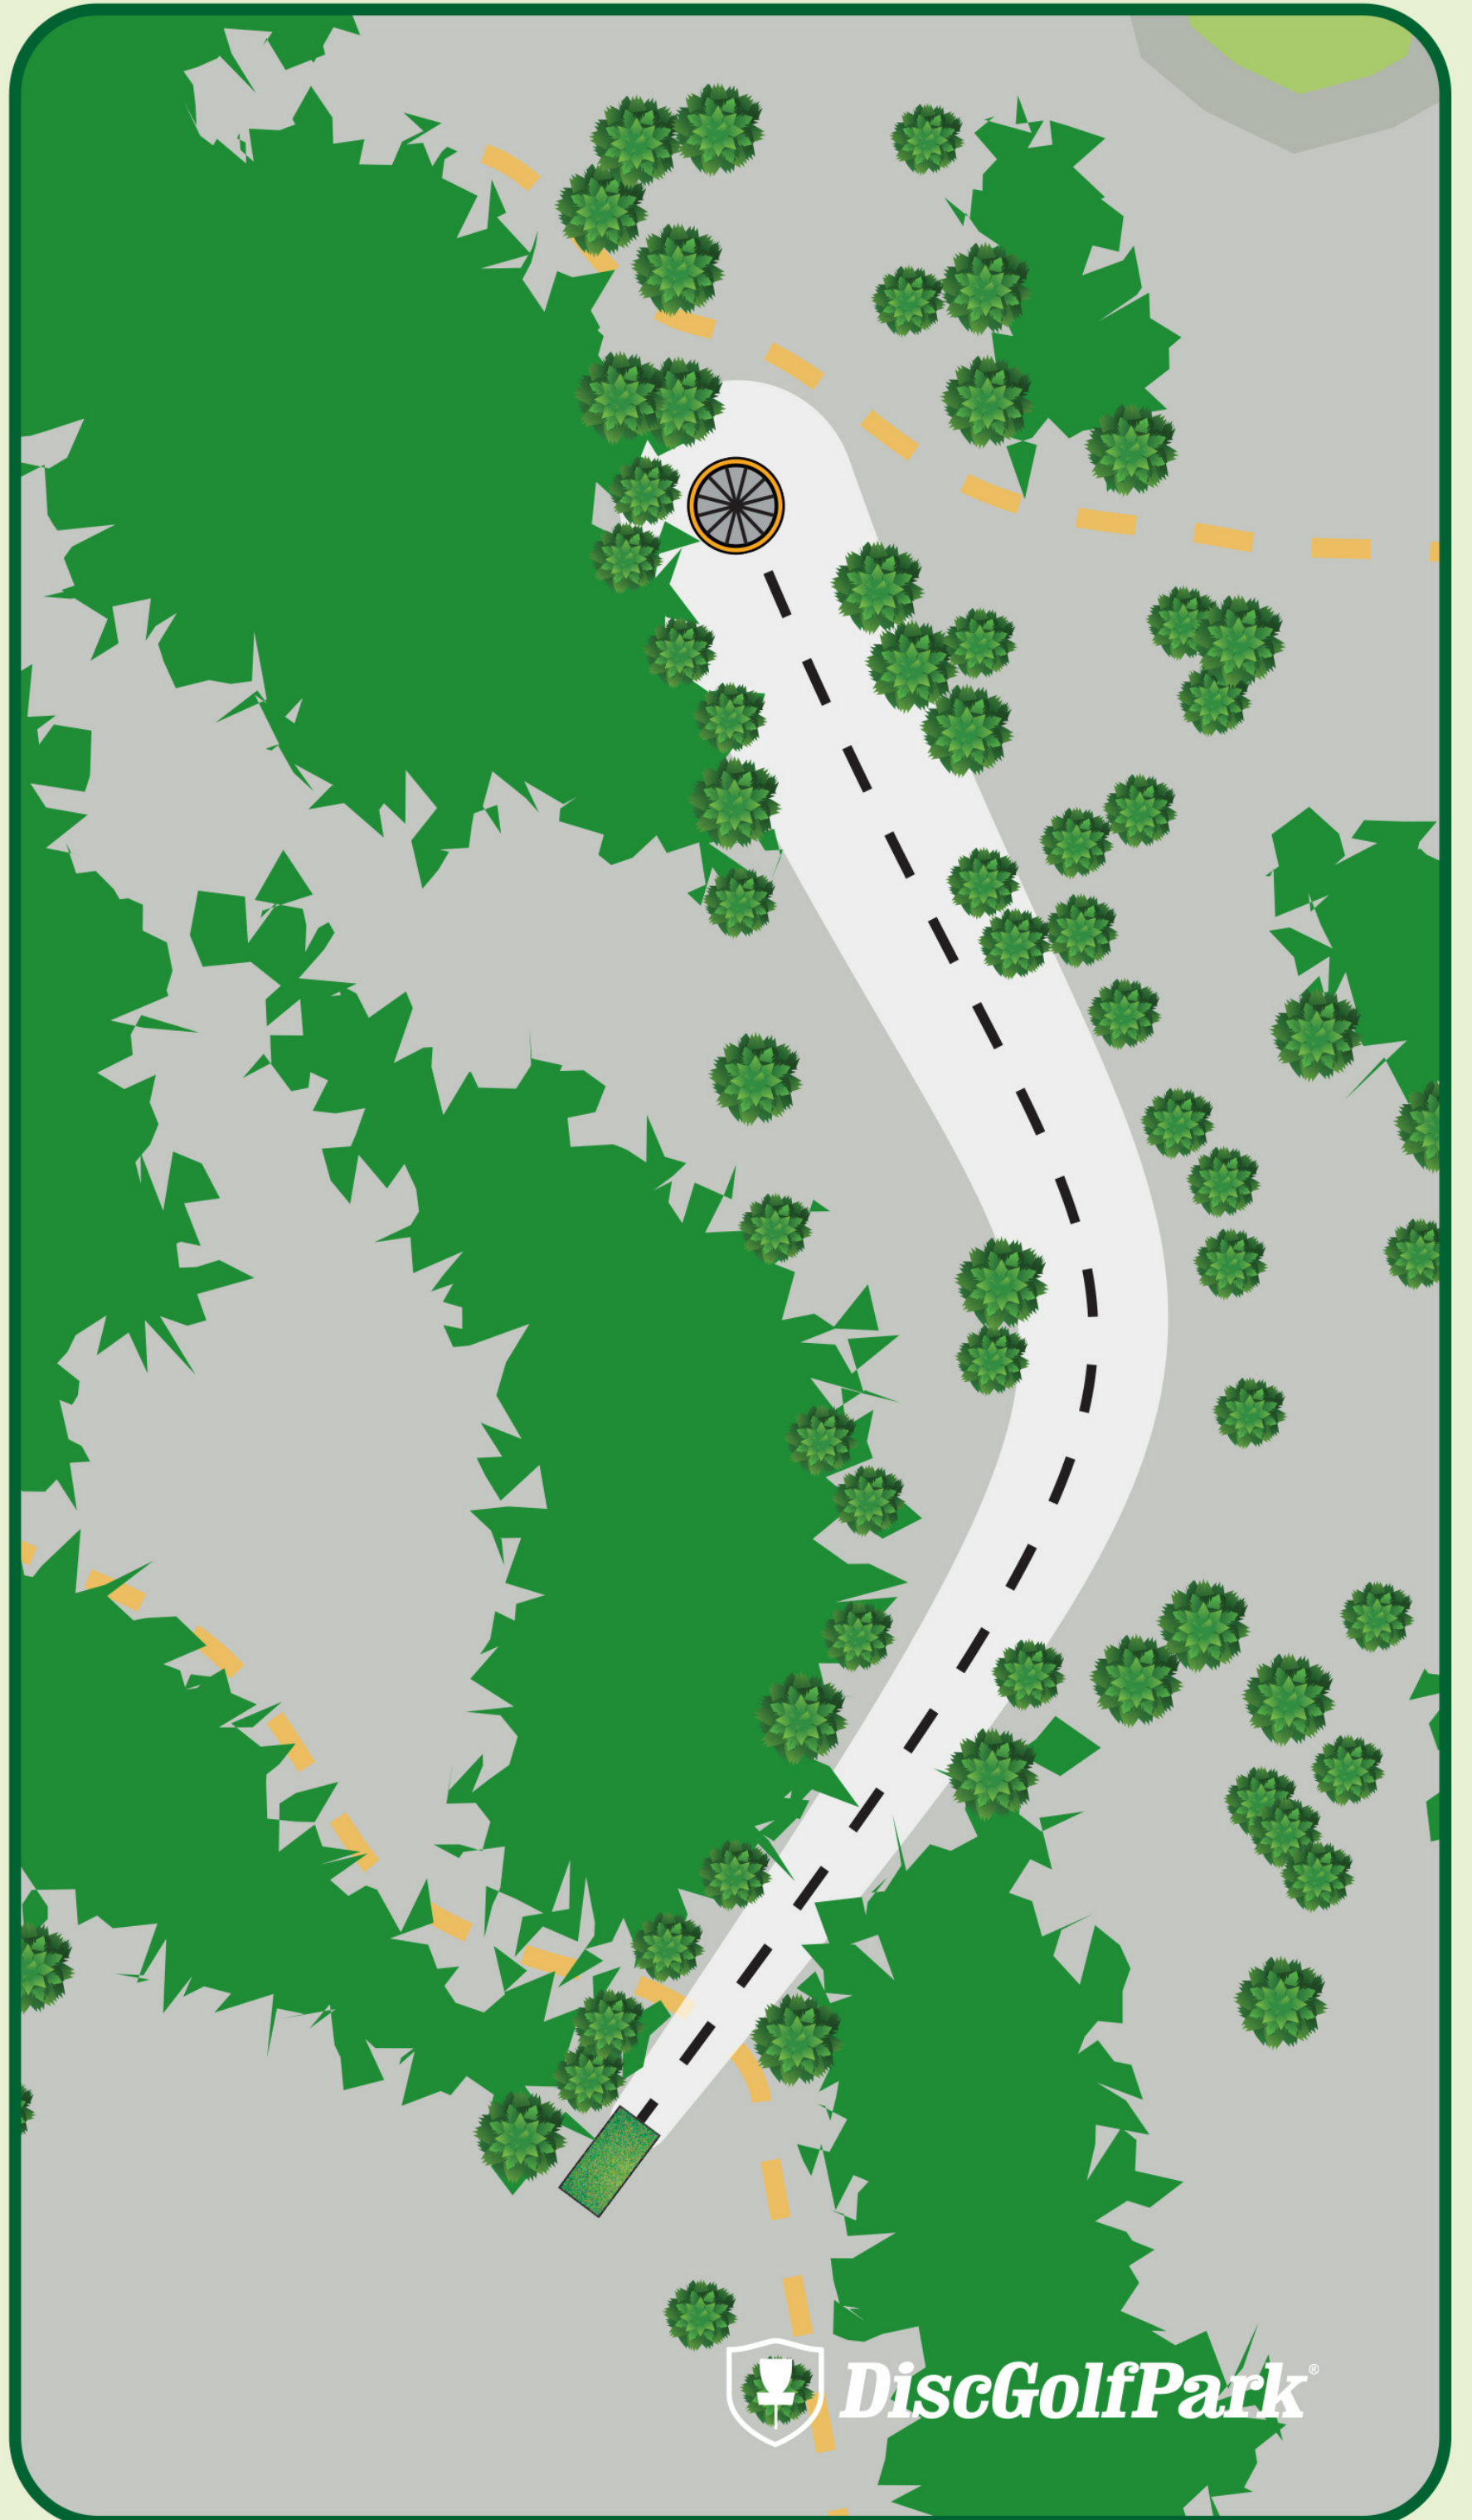

SWEDISH
DISC GOLF
AMATEUR TOUR