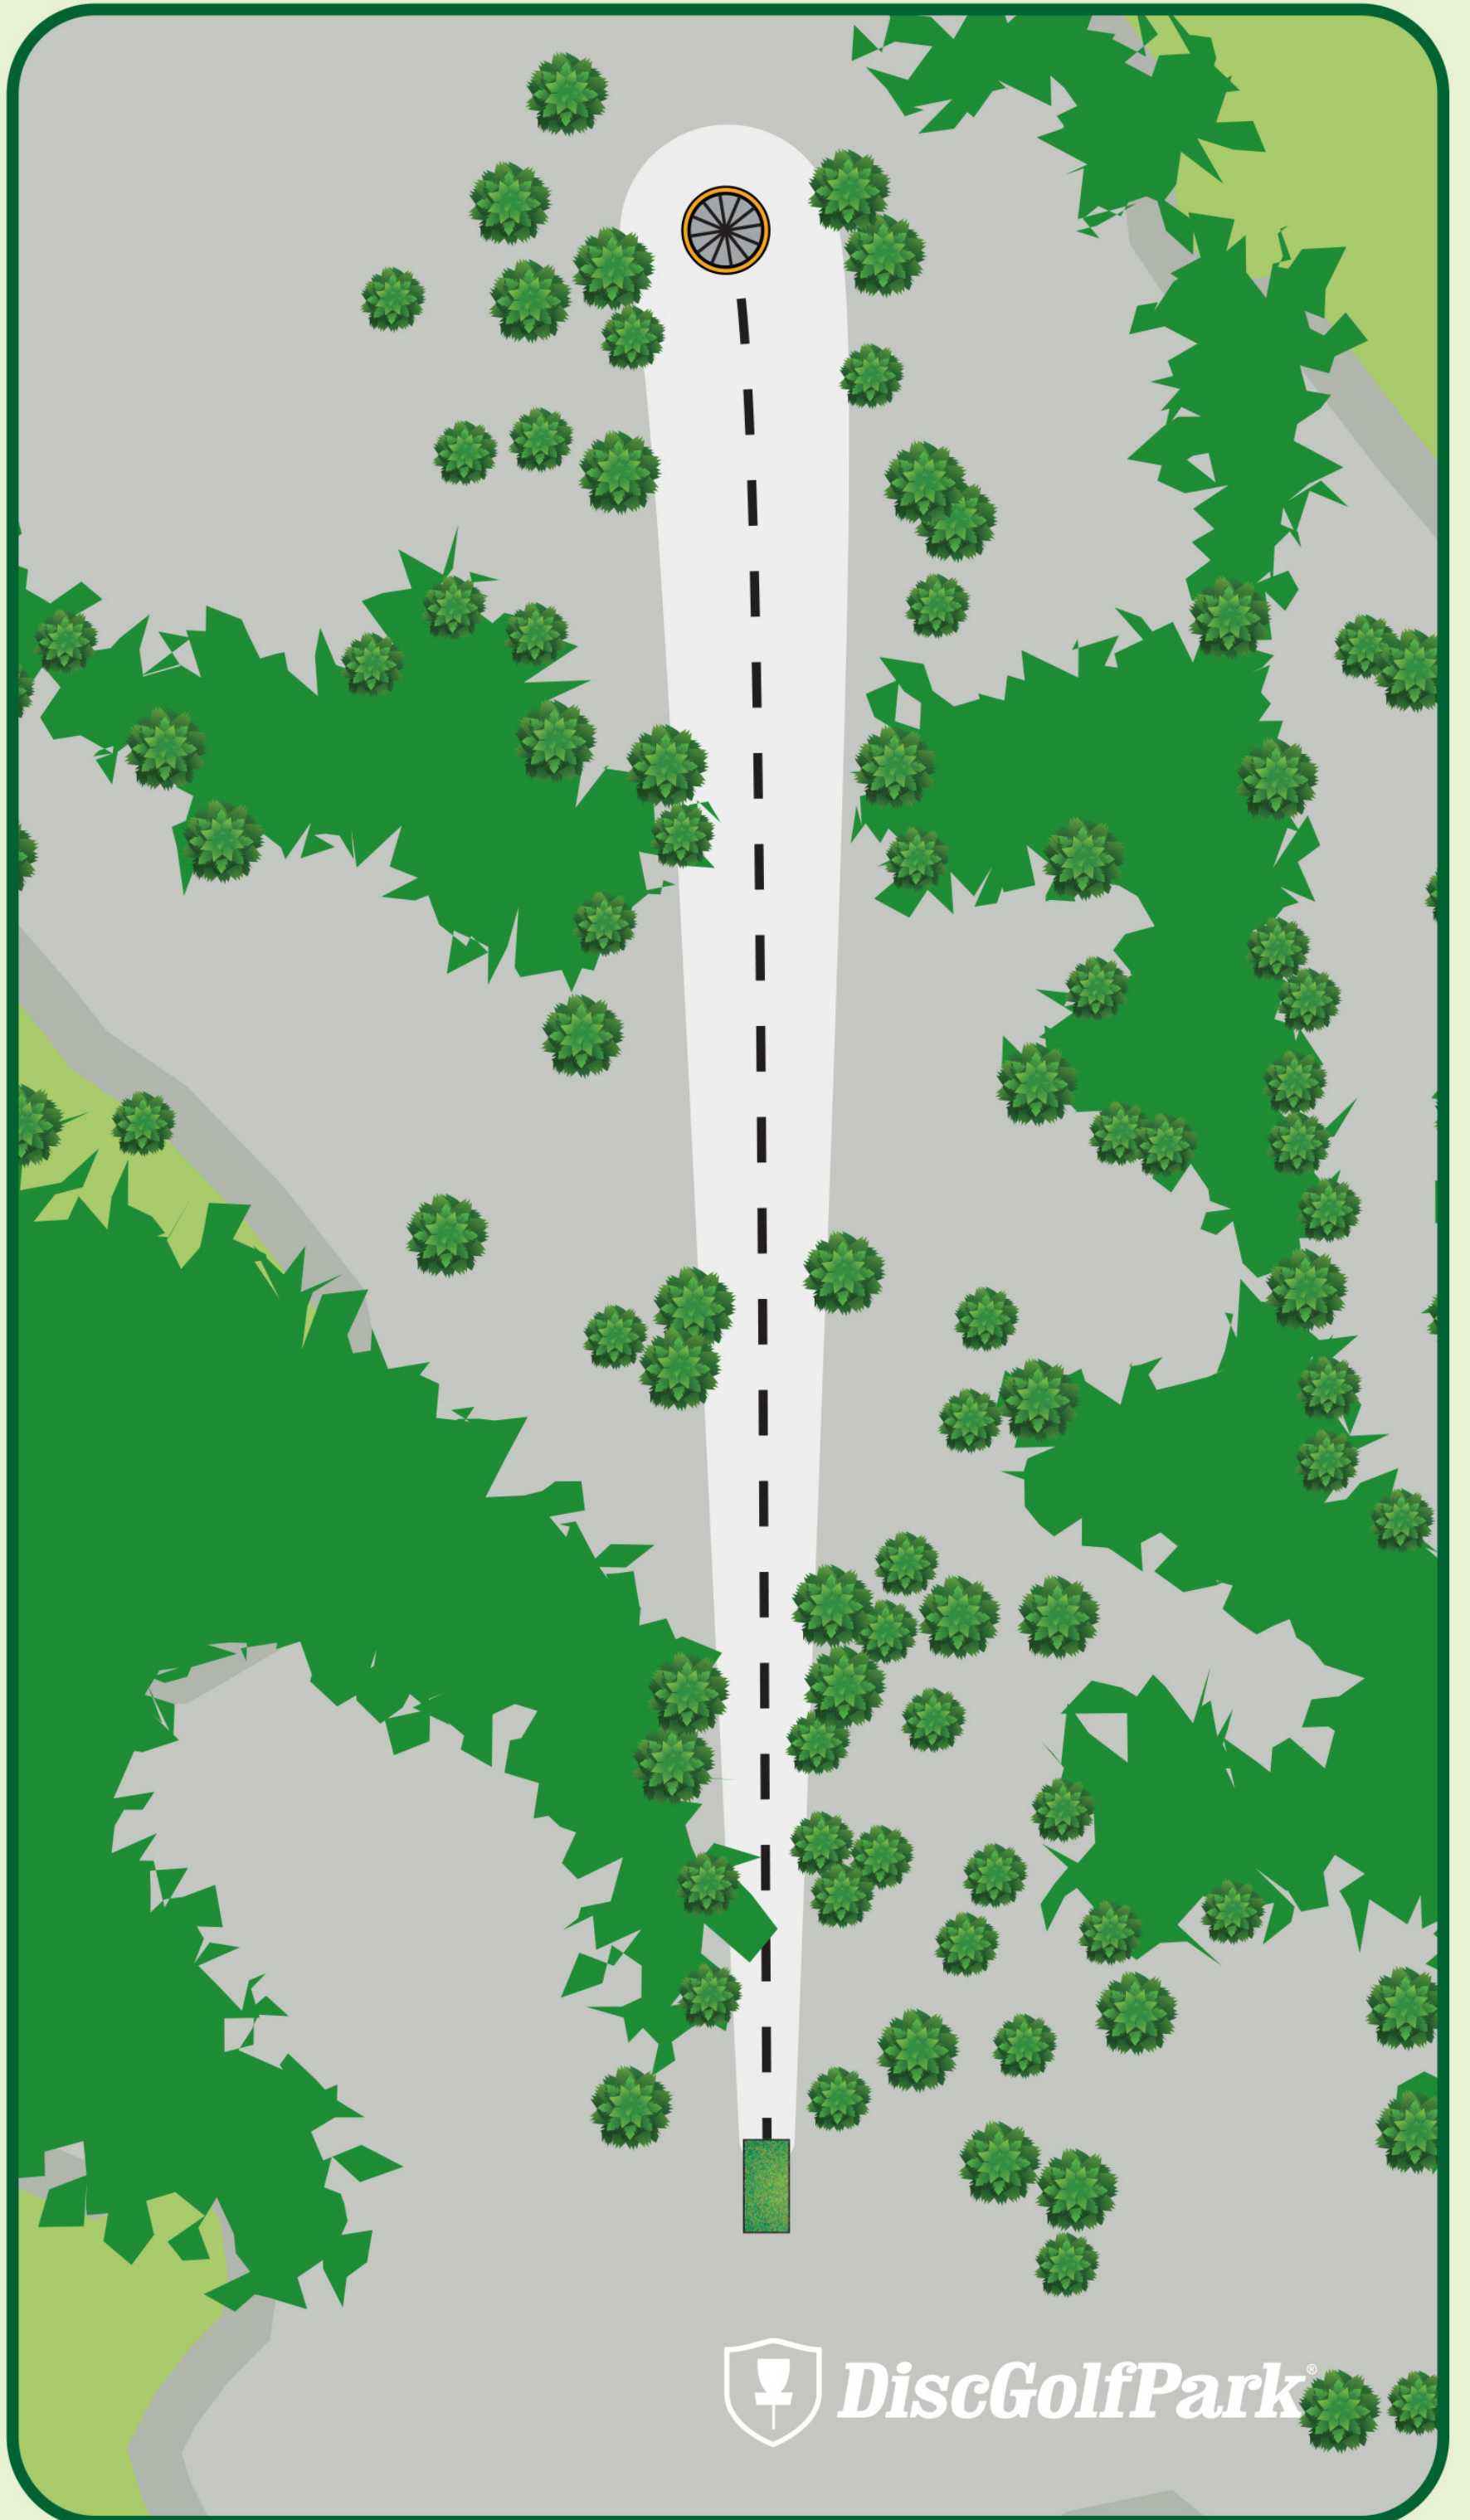

# Soltuna DiscGolfPark®

#10

Par 4

206 m

! Be careful with the cliff! Use marked path to go down.

ÅLAND  
OPEN 2023

SWEDISH  
DISC GOLF  
AMATEUR TOUR

DiscGolfPark®