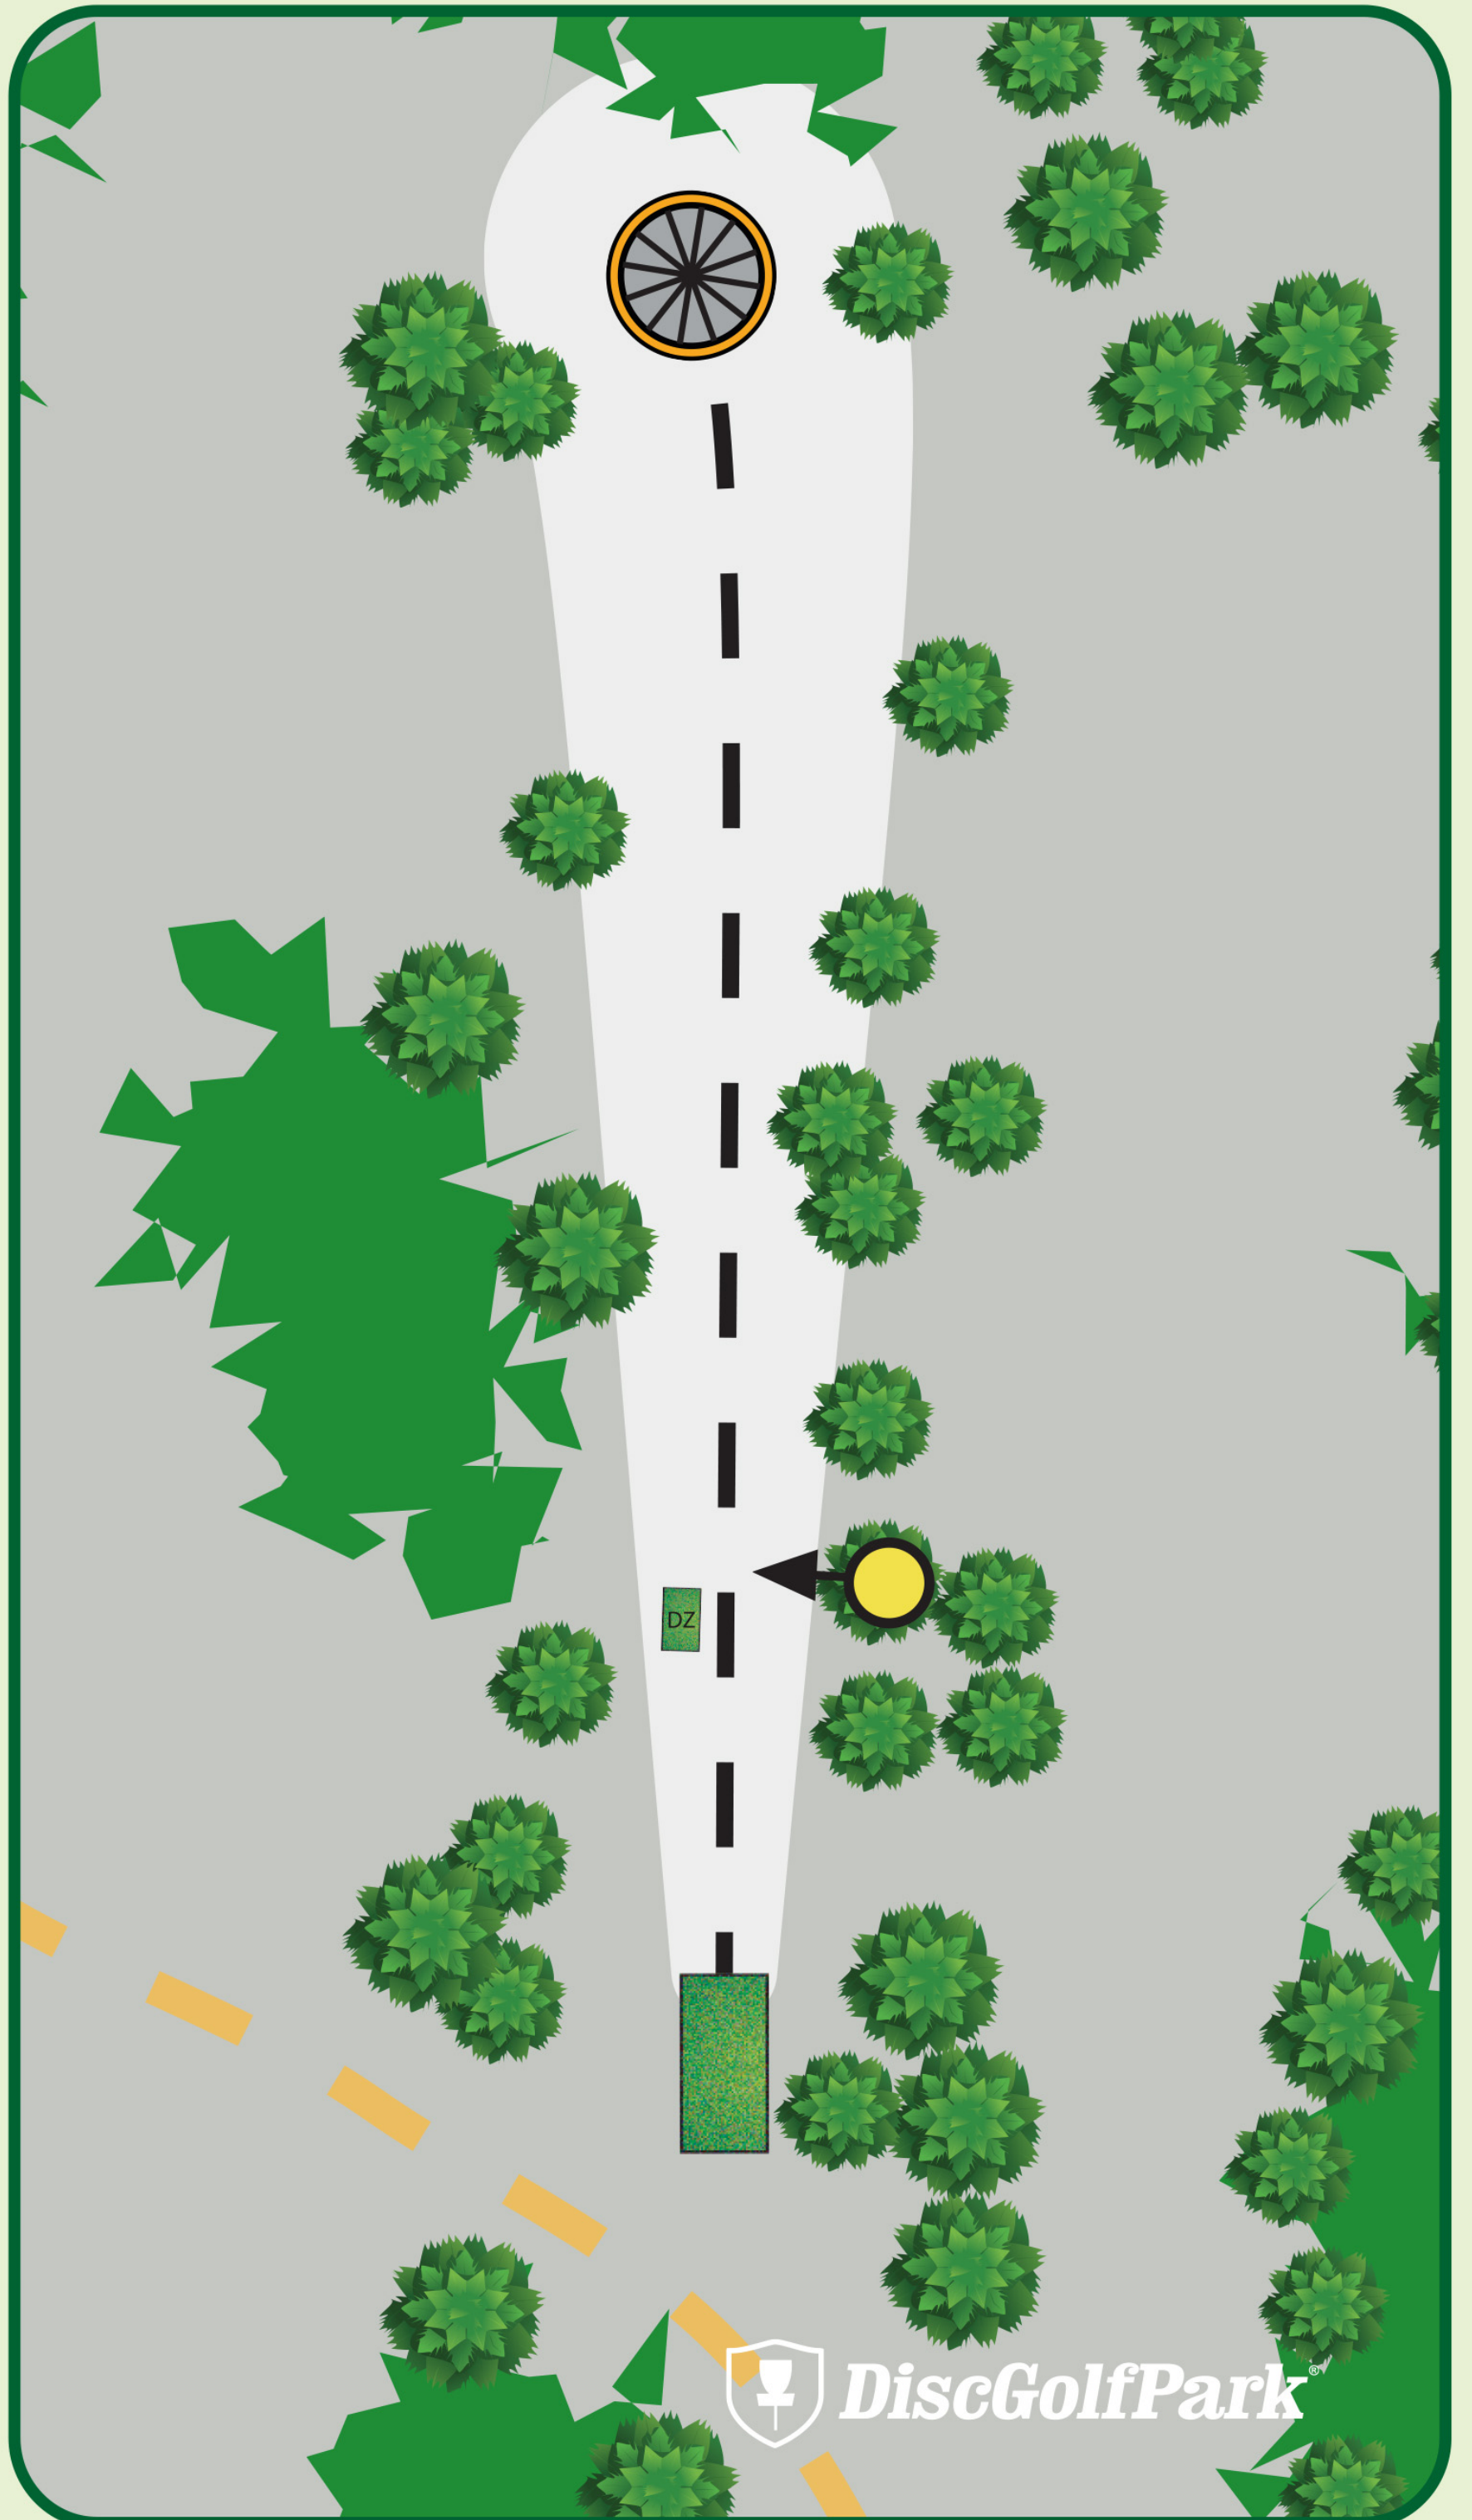

# Soltuna DiscGolfPark®

#16

Par 3

92 m

! There's a mandatory on this hole. If your disc doesn't pass it from left side you will get a penalty stroke and you have to continue from marked area next to the mandatory.