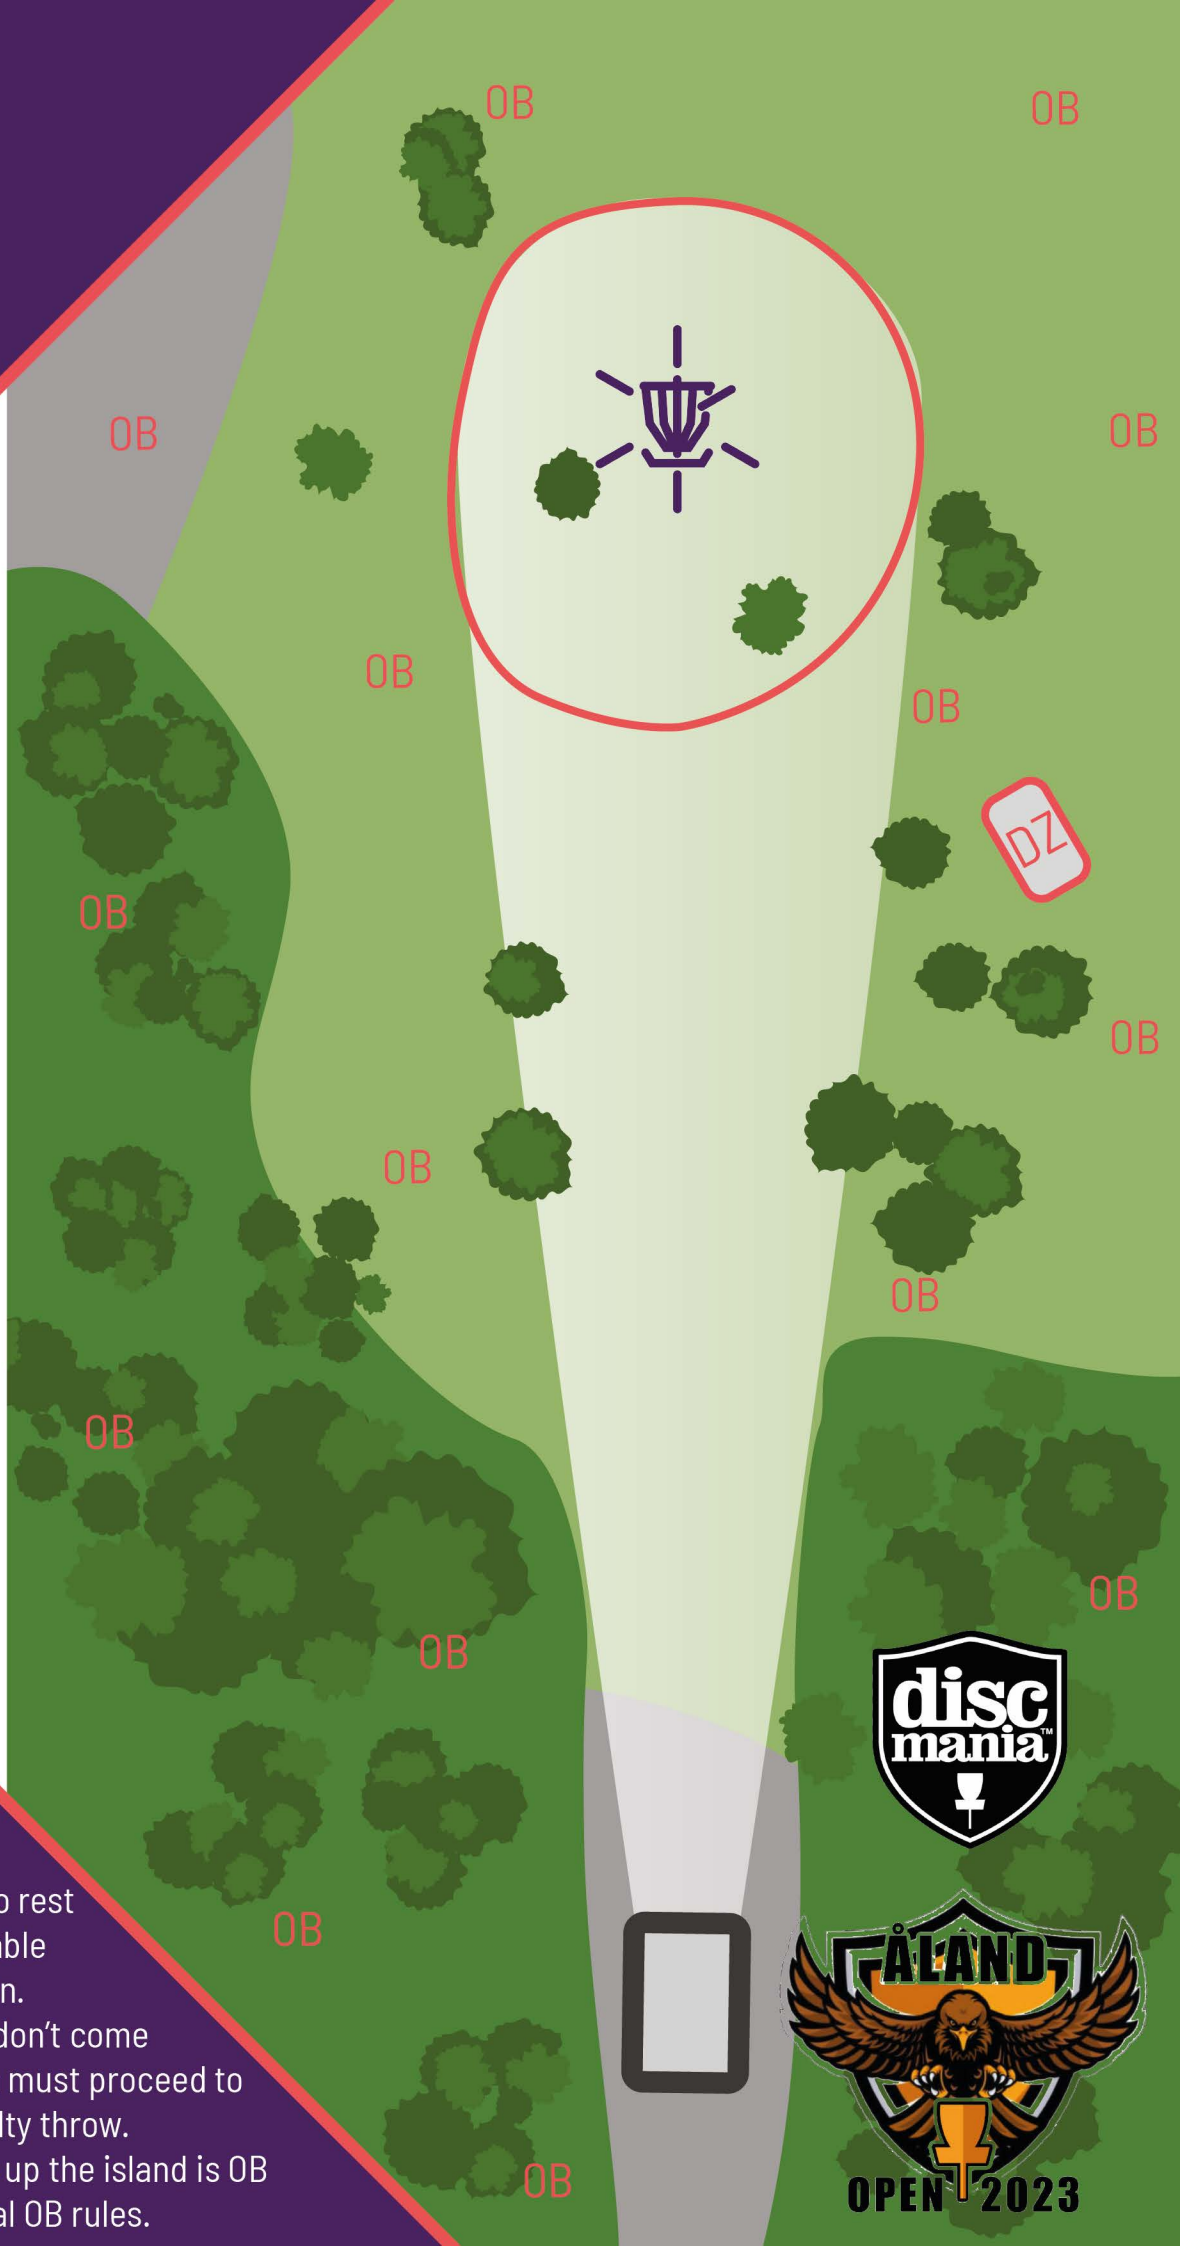

PDGA

EURO TOUR

MPO
FPO

9

PAR
3

79_m
259_{ft}

INFO

- Island Green: Any throw from the Tee must come to rest on the Island Green to be able to mark on the Island Green. Throws from the Tee that don't come to rest on the Island Green must proceed to the Drop Zone with a penalty throw.
- The tree trunks that make up the island is OB
- All other throws use normal OB rules.